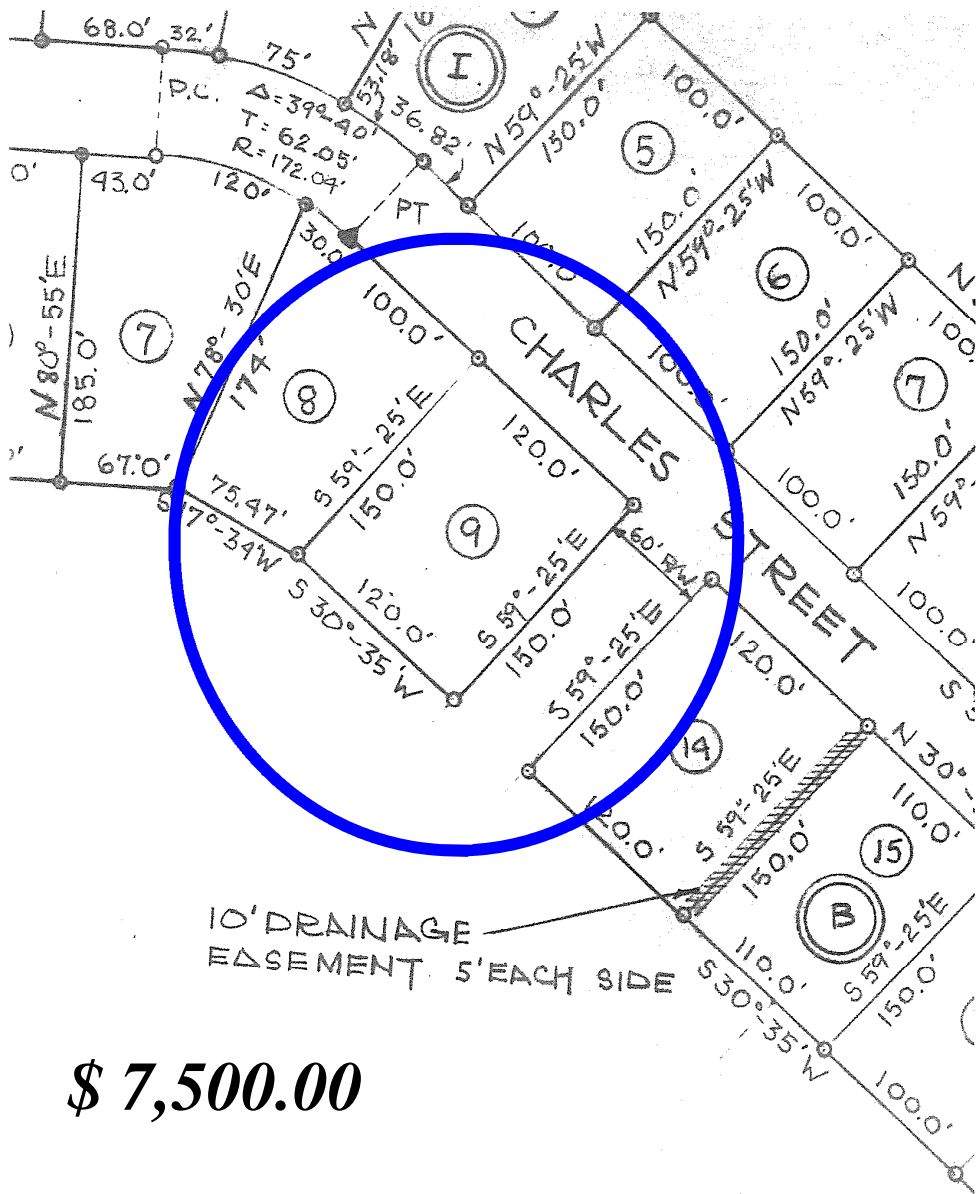

PERRY MANAGEMENT

REAL ESTATE • DEVELOPMENT • LEASING

518 Plaza Blvd - Kinston, NC 28501

252-523-5107

Lot 9 Charles Street Lake Pines, LaGrange, NC

\$ 7,500.00